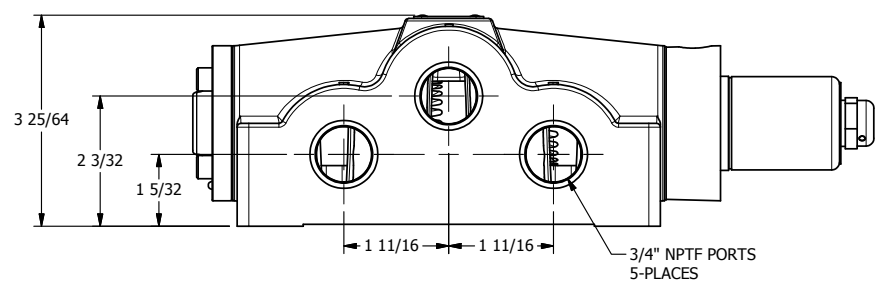

4

3

2

1

**AAA**  
PRODUCTS  
INTERNATIONAL

**AAA PRODUCTS  
INTERNATIONAL**  
7114 Harry Hines Blvd  
Dallas, TX 75235

TITLE: 3/4" SIDE PORT, SNGL SOL, 2 POS,  
SPRING RTRN, CLASSIC SOL,  
LCKNG OVRD, DUST EXCLDR

DRAWING NO.:  
DIM\_S060L

THE INFORMATION CONTAINED WITHIN THIS DOCUMENT IS PROPRIETARY TO AAA PRODUCTS AND MAY NOT BE DISCLOSED WITHOUT PRIOR WRITTEN CONSENT

4

3

2

1