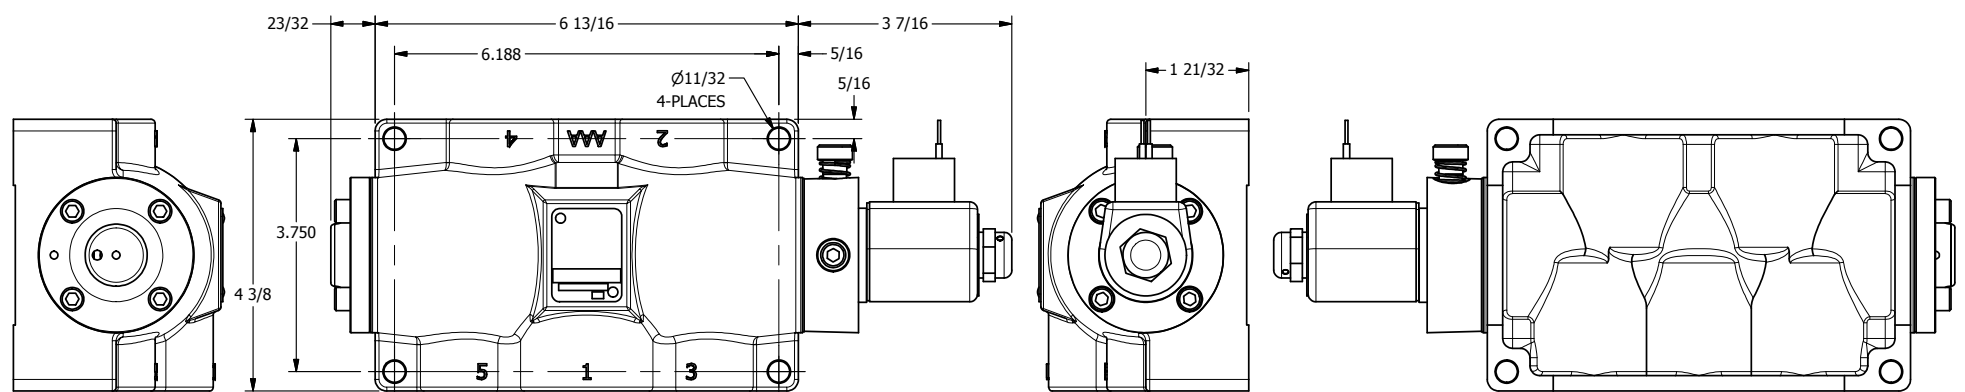

4

3

2

1

**AAA**  
PRODUCTS  
INTERNATIONAL

**AAA PRODUCTS  
INTERNATIONAL**  
7114 Harry Hines Blvd  
Dallas, TX 75235

TITLE: 3/4" SIDE PORT, SNGL SOL, 2 POS,  
SPRING RTRN, CLASSIC SOL,  
LCKNG OVRD, DUST EXCLDR

DRAWING NO.:  
DIM\_S060L

THE INFORMATION CONTAINED WITHIN THIS DOCUMENT IS PROPRIETARY TO AAA PRODUCTS AND MAY NOT BE DISCLOSED WITHOUT PRIOR WRITTEN CONSENT

4

3

2

1