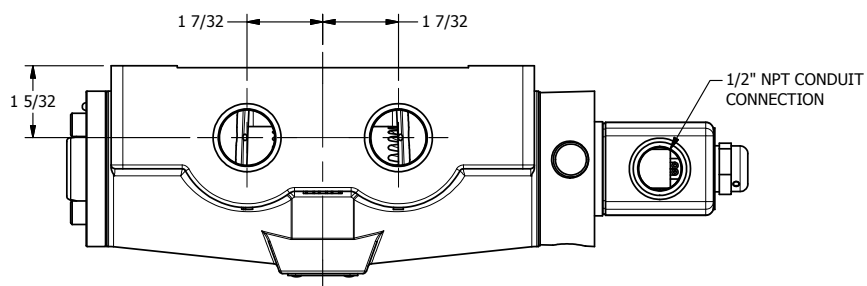

4

3

2

1

**AAA**  
PRODUCTS  
INTERNATIONAL

**AAA PRODUCTS  
INTERNATIONAL**  
7114 Harry Hines Blvd  
Dallas, TX 75235

TITLE: 3/4" SIDE PORT, SNGL SOL, 2 POS,  
SPRING RTRN, CLASSIC SOL,  
LCKNG OVRD, DUST EXCLDR

DRAWING NO.:  
DIM\_S060L

THE INFORMATION CONTAINED WITHIN THIS DOCUMENT IS PROPRIETARY TO AAA PRODUCTS AND MAY NOT BE DISCLOSED WITHOUT PRIOR WRITTEN CONSENT

4

3

2

1